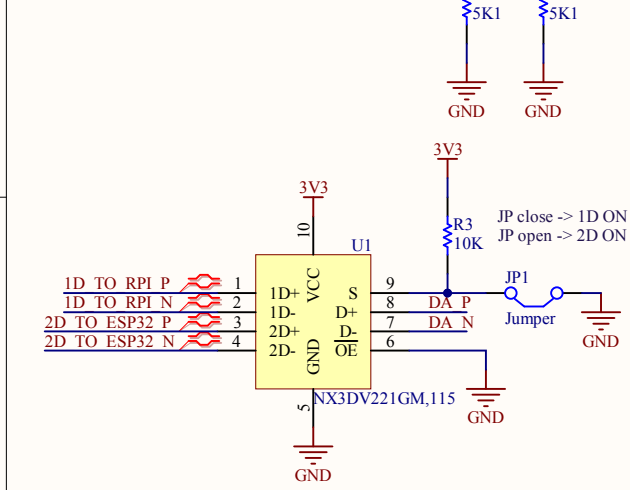

D81 - POWER MAP

— Always Rails
— Run Rails

Title: Seco D81 Udoo RP2040		
Power Tree		
Size: A4	Number: D81	Revision: B3
File: SE0D81B3_PowerTree.SchDoc	Date: 25/03/2022	
Author: RB	Verified: LM	Sheet 2 of 8

SECO S.p.A.
 Via A. Grandi 20
 52100 Arezzo
 Italy

Power Supply
SE0D81B3_1.SchDoc

RP2040
SE0D81B3_2.SchDoc

ESP32
SE0D81B3_3.SchDoc

Sensors OnBoard
SE0D81B3_4.SchDoc

Programming
SE0D81B3_5.SchDoc

Diagram
SE0D81B3_Diagram.SchDoc

Power Tree
SE0D81B3_PowerTree.SchDoc

Title: Seco D81 Udoo RP2040		
Schematic Index		
Size: A4	Number: D81	Revision: B3
File: SE0D81B3.SchDoc	Date: 25/03/2022	
Author: RB	Verified: LM	Sheet 3 of 8

SECO S.p.A.
Via A. Grandi 20
52100 Arezzo
Italy