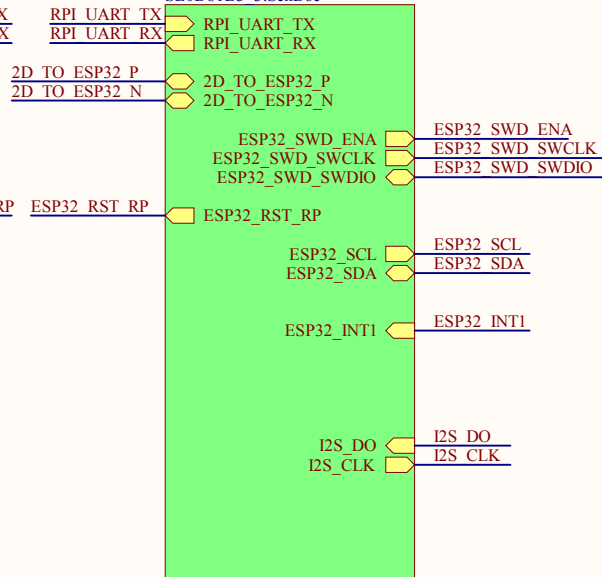

D81 - POWER MAP

— Always Rails
— Run Rails

Title: Seco D81 Udoo RP2040		
Power Tree		
Size: A4	Number: D81	Revision: B3
File: SE0D81B3_PowerTree.SchDoc	Date: 25/03/2022	
Author: RB	Verified: LM	Sheet 2 of 8

SECO S.p.A.
 Via A. Grandi 20
 52100 Arezzo
 Italy

Power Supply
SE0D81B3_1.SchDoc

RP2040
SE0D81B3_2.SchDoc

ESP32
SE0D81B3_3.SchDoc

Sensors OnBoard
SE0D81B3_4.SchDoc

Programming
SE0D81B3_5.SchDoc

Diagram
SE0D81B3_Diagram.SchDoc

Power Tree
SE0D81B3_PowerTree.SchDoc

Title: Seco D81 Udoo RP2040		
Schematic Index		
Size: A4	Number: D81	Revision: B3
File: SE0D81B3.SchDoc	Date: 25/03/2022	
Author: RB	Verified: LM	Sheet 3 of 8

SECO S.p.A.
Via A. Grandi 20
52100 Arezzo
Italy

SECO S.p.A.
Via A. Grandi 20
52100 Arezzo
Italy

- ESP32 INT1
- ESP32 SCL
- ESP32 SDA
- I2S DO
- I2S CLK
- RPI INT1
- RPI SDA
- RPI SCL

1-2 close -> RPi I2C
 2-3 close -> ESP32 I2C
 No Jumper -> ESP32 I2C