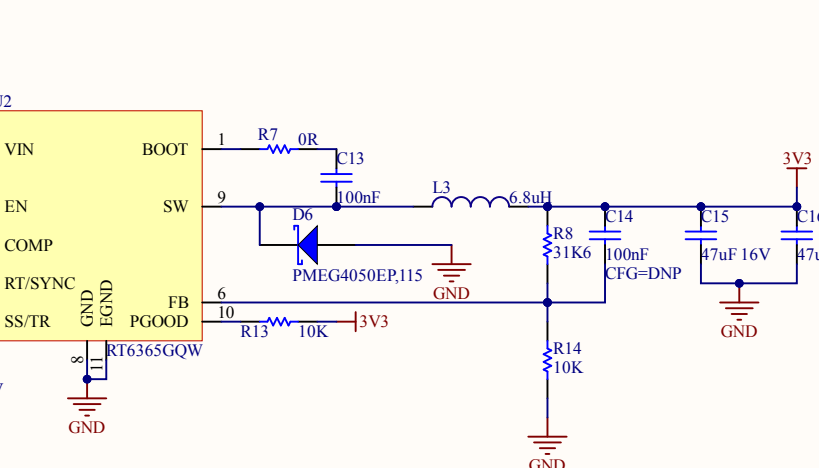

D81 - POWER MAP

— Always Rails
— Run Rails

Title: Seco D81 Udoo RP2040		
Power Tree		
Size: A4	Number: D81	Revision: B3
File: SE0D81B3_PowerTree.SchDoc	Date: 25/03/2022	
Author: RB	Verified: LM	Sheet 2 of 8

SECO S.p.A.
 Via A. Grandi 20
 52100 Arezzo
 Italy

Power Supply
SE0D81B3_1.SchDoc

RP2040
SE0D81B3_2.SchDoc

ESP32
SE0D81B3_3.SchDoc

Sensors OnBoard
SE0D81B3_4.SchDoc

Programming
SE0D81B3_5.SchDoc

Diagram
SE0D81B3_Diagram.SchDoc

Power Tree
SE0D81B3_PowerTree.SchDoc

Title: Seco D81 Udoo RP2040		
Schematic Index		
Size: A4	Number: D81	Revision: B3
File: SE0D81B3.SchDoc	Date: 25/03/2022	
Author: RB	Verified: LM	Sheet 3 of 8

SECO S.p.A.
Via A. Grandi 20
52100 Arezzo
Italy