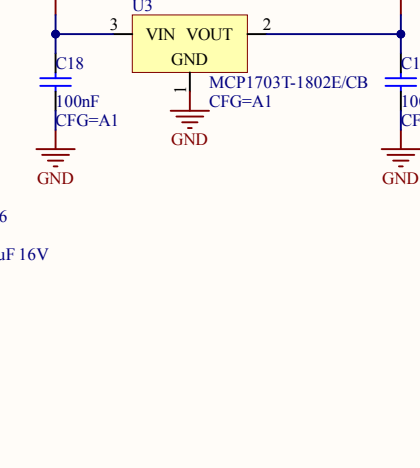

D81 - POWER MAP

— Always Rails
— Run Rails

Title: Seco D81 Udoo RP2040		
Power Tree		
Size: A4	Number: D81	Revision: B3
File: SE0D81B3_PowerTree.SchDoc	Date: 25/03/2022	
Author: RB	Verified: LM	Sheet 2 of 8

SECO S.p.A.
 Via A. Grandi 20
 52100 Arezzo
 Italy

Power Supply
SE0D81B3_1.SchDoc

RP2040
SE0D81B3_2.SchDoc

ESP32
SE0D81B3_3.SchDoc

Sensors OnBoard
SE0D81B3_4.SchDoc

Programming
SE0D81B3_5.SchDoc

Diagram
SE0D81B3_Diagram.SchDoc

Power Tree
SE0D81B3_PowerTree.SchDoc

Title: Seco D81 Udoo RP2040		
Schematic Index		
Size: A4	Number: D81	Revision: B3
File: SE0D81B3.SchDoc	Date: 25/03/2022	
Author: RB	Verified: LM	Sheet 3 of 8

SECO S.p.A.
Via A. Grandi 20
52100 Arezzo
Italy

Title: Seco D81 Udoor RP2040		
Size: A4	Number: D81	Revision: B3
File: SE0D81B3_1.SchDoc	Date: 25/03/2022	
Author: RB	Verified: LM	Sheet 4 of 8

SECO S.p.A.
Via A. Grandi 20
52100 Arezzo
Italy

Title: Seco D81 Udoor RP2040		
RP2040 connections		
Size: A4	Number: D81	Revision: B3
File: SE0D81B3_2_SchDoc	Date: 25/03/2022	
Author: RB	Verified: LM	Sheet 5 of 8