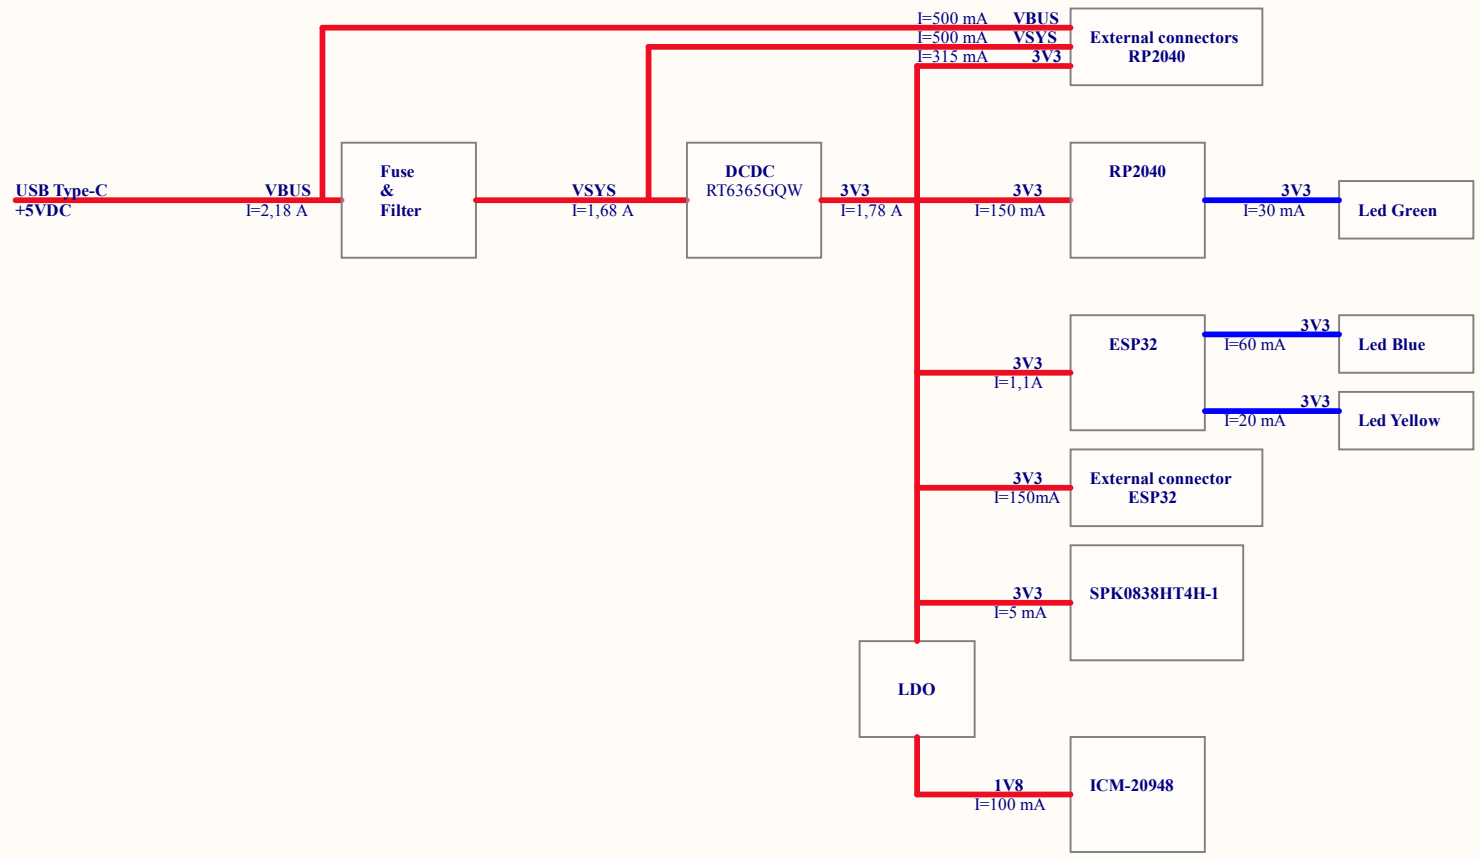

Title: Seco D81 Udoo RP2040		
Block diagram		
Size: A4	Number: D81	Revision: B3
File: SE0D81B3_Diagram.SchDoc	Date: 25/03/2022	
Author: RB	Verified: LM	Sheet 1 of 8

SECO S.p.A.
Via A. Grandi 20
52100 Arezzo
Italy

D81 - POWER MAP

— Always Rails
— Run Rails

Title: Seco D81 Udoo RP2040		
Power Tree		
Size: A4	Number: D81	Revision: B3
File: SE0D81B3_PowerTree.SchDoc	Date: 25/03/2022	
Author: RB	Verified: LM	Sheet 2 of 8

SECO S.p.A.
 Via A. Grandi 20
 52100 Arezzo
 Italy

Power Supply
SE0D81B3_1.SchDoc

RP2040
SE0D81B3_2.SchDoc

ESP32
SE0D81B3_3.SchDoc

Sensors OnBoard
SE0D81B3_4.SchDoc

Programming
SE0D81B3_5.SchDoc

Diagram
SE0D81B3_Diagram.SchDoc