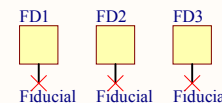

Power Tree
SE0D81B3_PowerTree.SchDoc

Title: Seco D81 Udoo RP2040		
Schematic Index		
Size: A4	Number: D81	Revision: B3
File: SE0D81B3.SchDoc	Date: 25/03/2022	
Author: RB	Verified: LM	Sheet 3 of 8

SECO S.p.A.
Via A. Grandi 20
52100 Arezzo
Italy