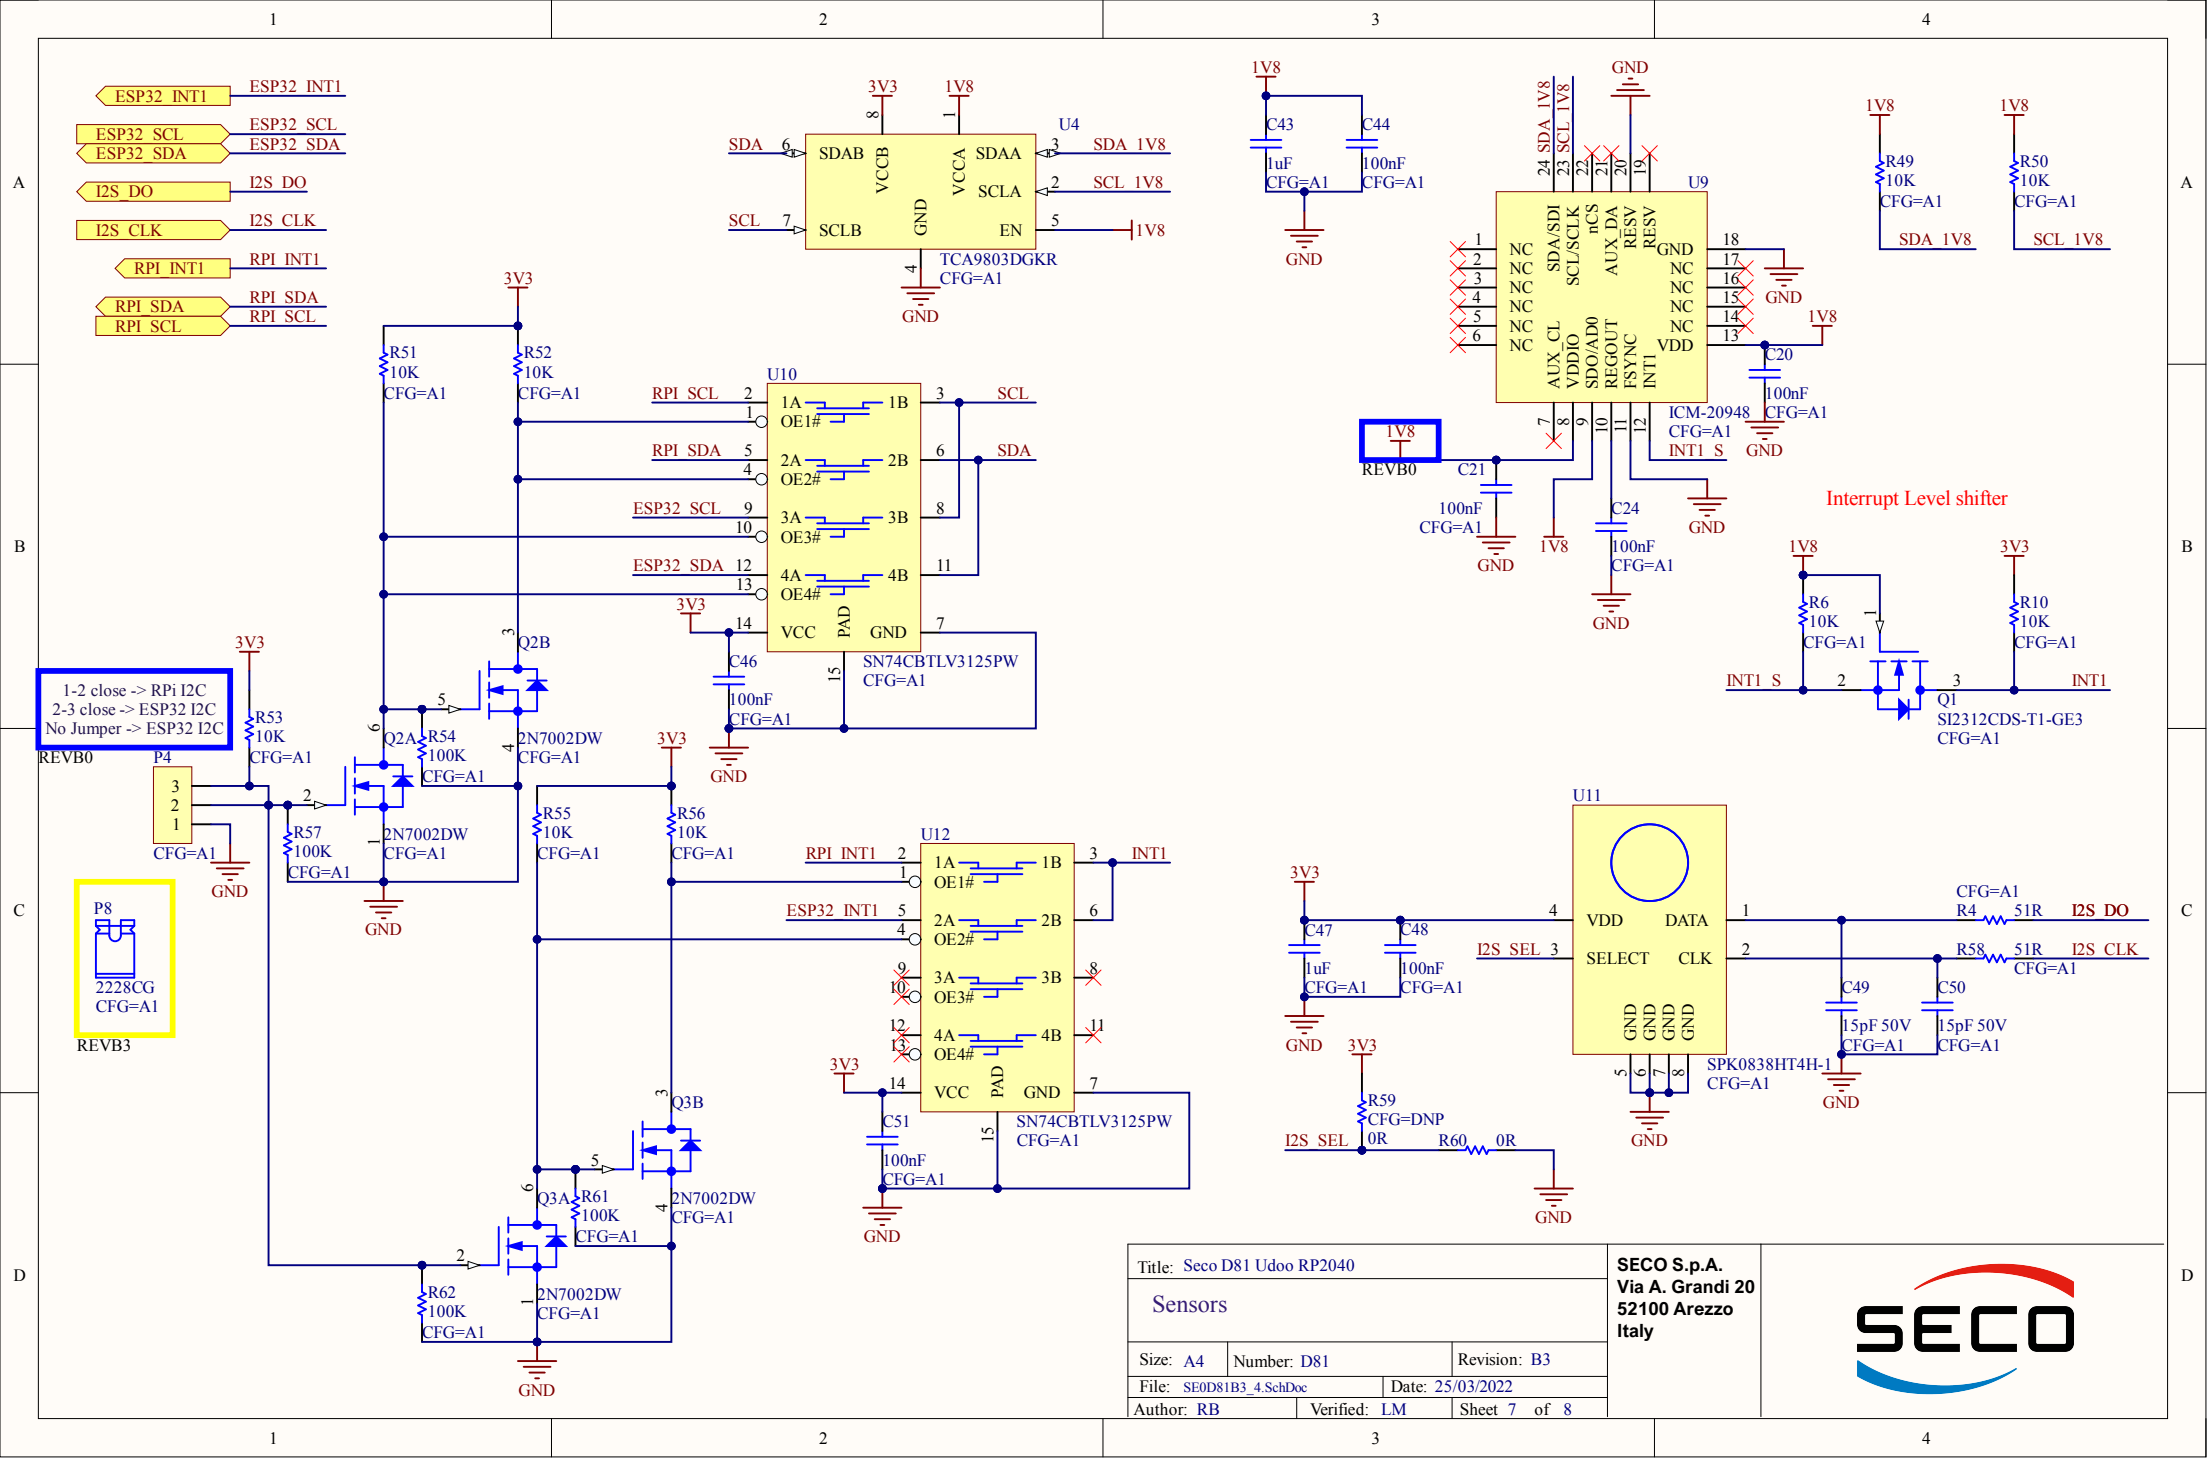

Title: Seco D81 Udoor RP2040		
Size: A4	Number: D81	Revision: B3
File: SE0D81B3_1.SchDoc	Date: 25/03/2022	
Author: RB	Verified: LM	Sheet 4 of 8

SECO S.p.A.
Via A. Grandi 20
52100 Arezzo
Italy

Title: Seco D81 Udoor RP2040		
RP2040 connections		
Size: A4	Number: D81	Revision: B3
File: SE0D81B3_2_SchDoc	Date: 25/03/2022	
Author: RB	Verified: LM	Sheet 5 of 8

SECO S.p.A.
Via A. Grandi 20
52100 Arezzo
Italy

- ESP32 INT1
- ESP32 SCL
- ESP32 SDA
- I2S DO
- I2S CLK
- RPI INT1
- RPI SDA
- RPI SCL

1-2 close -> RPi I2C
 2-3 close -> ESP32 I2C
 No Jumper -> ESP32 I2C