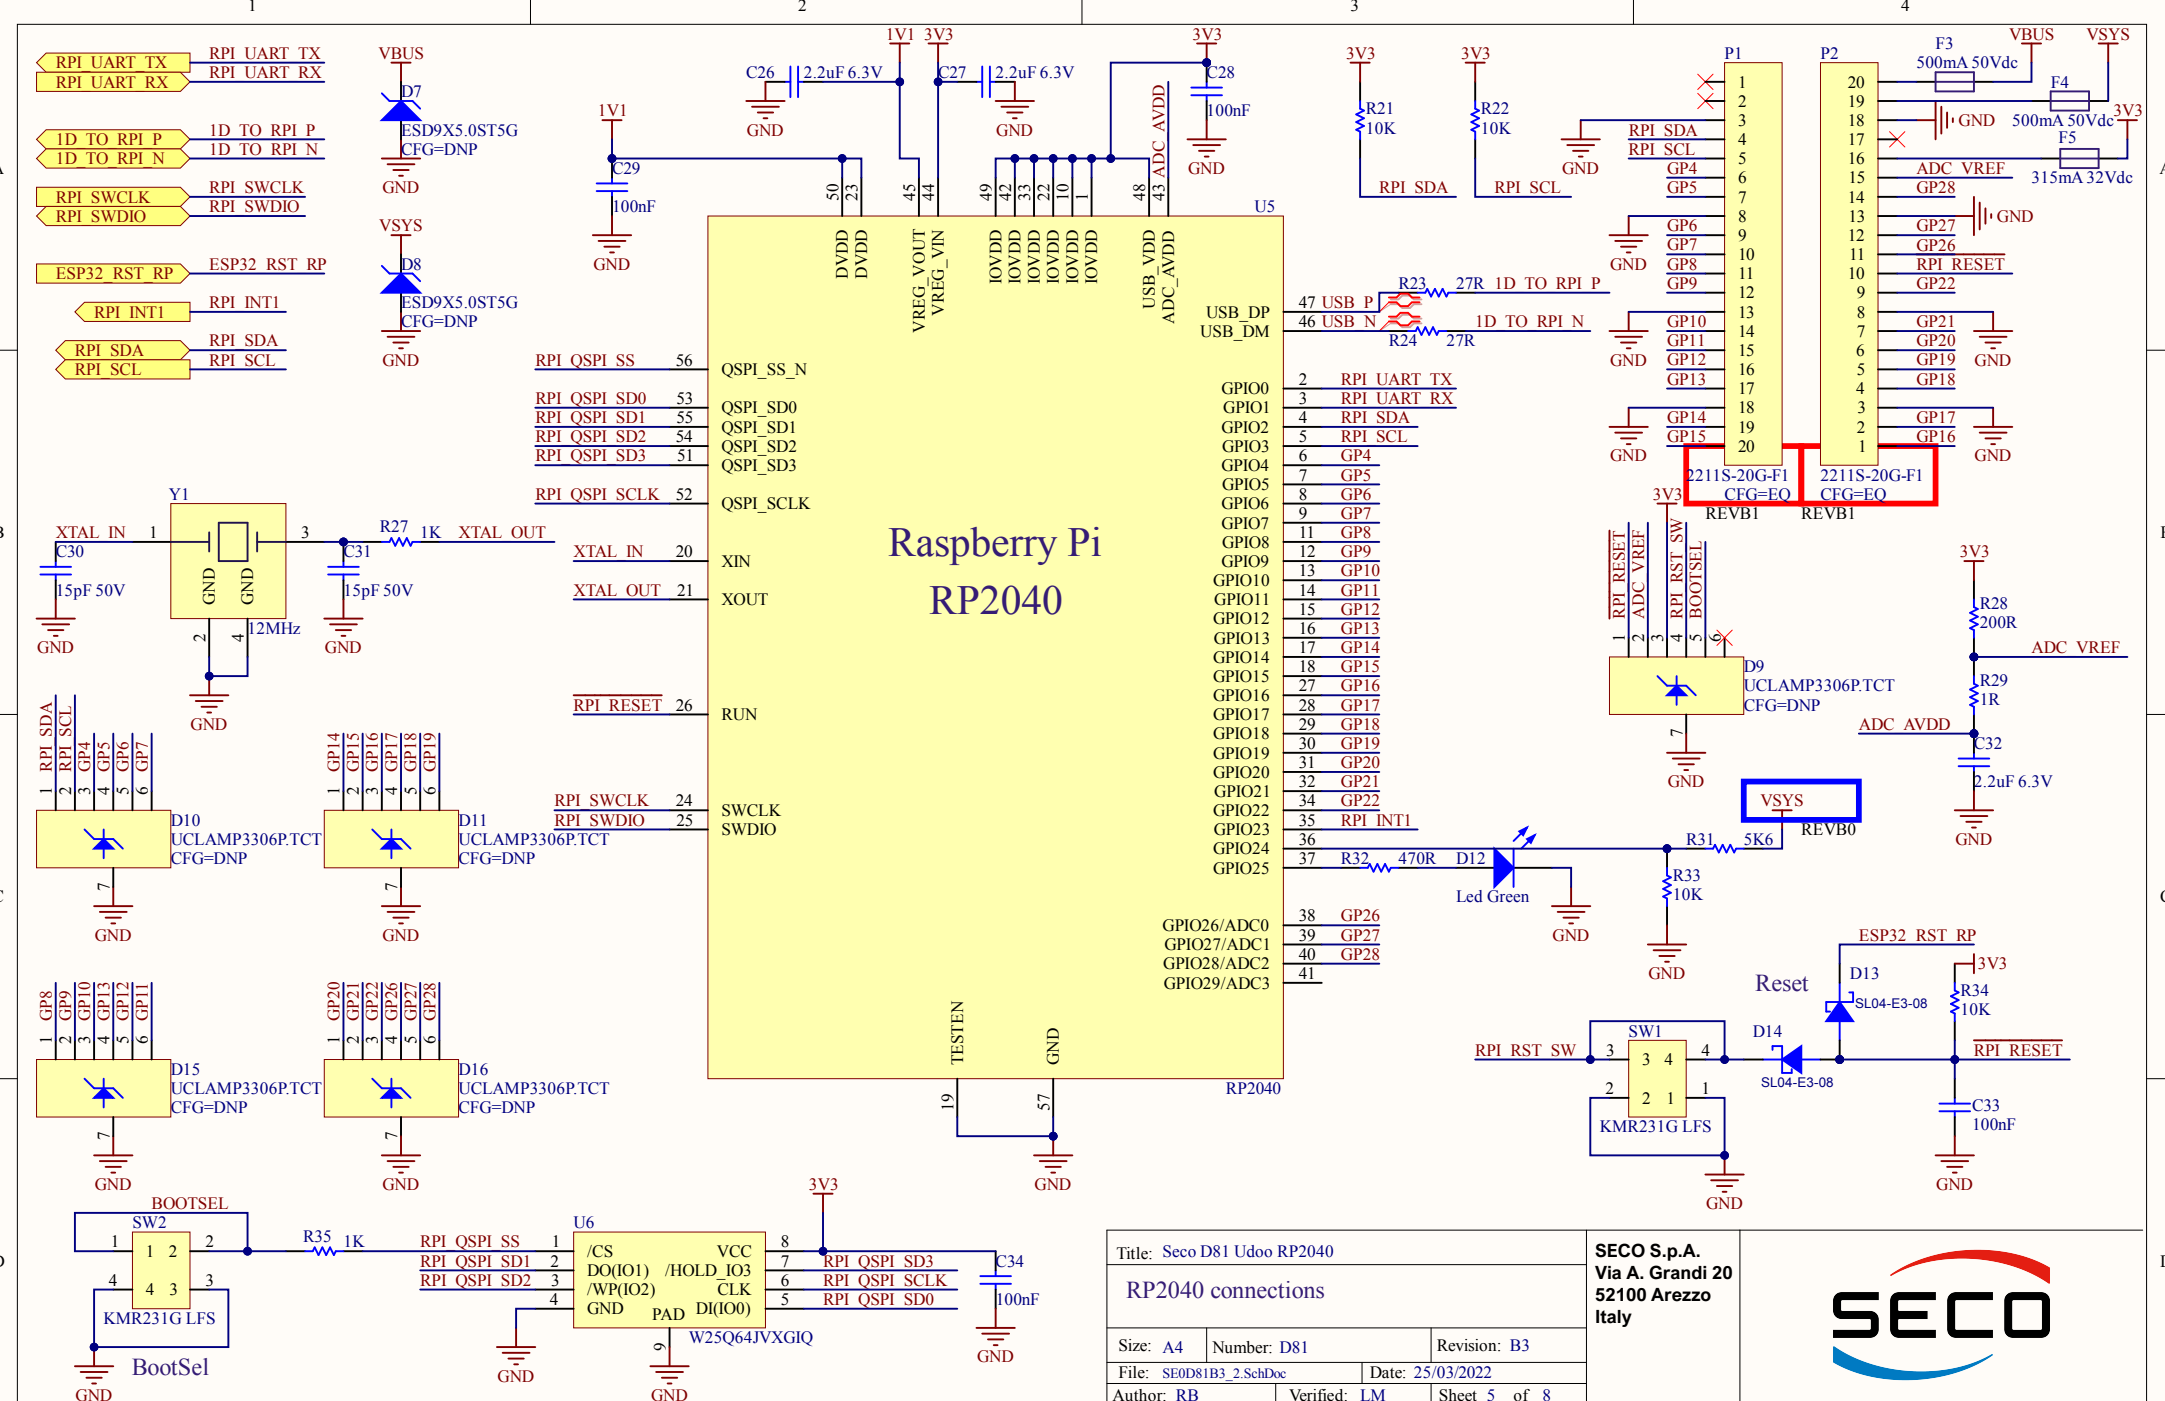

Power Tree
SE0D81B3_PowerTree.SchDoc

Title: Seco D81 Udoo RP2040		
Schematic Index		
Size: A4	Number: D81	Revision: B3
File: SE0D81B3.SchDoc	Date: 25/03/2022	
Author: RB	Verified: LM	Sheet 3 of 8

SECO S.p.A.
Via A. Grandi 20
52100 Arezzo
Italy

Title: Seco D81 Udoor RP2040		
Size: A4	Number: D81	Revision: B3
File: SE0D81B3_1.SchDoc	Date: 25/03/2022	
Author: RB	Verified: LM	Sheet 4 of 8

SECO S.p.A.
Via A. Grandi 20
52100 Arezzo
Italy

Title: Seco D81 Udoor RP2040		
RP2040 connections		
Size: A4	Number: D81	Revision: B3
File: SE0D81B3_2_SchDoc	Date: 25/03/2022	
Author: RB	Verified: LM	Sheet 5 of 8

SECO S.p.A.
Via A. Grandi 20
52100 Arezzo
Italy

- ESP32 INT1
- ESP32 SCL
- ESP32 SDA
- I2S DO
- I2S CLK
- RPI INT1
- RPI SDA
- RPI SCL

1-2 close -> RPi I2C
 2-3 close -> ESP32 I2C
 No Jumper -> ESP32 I2C