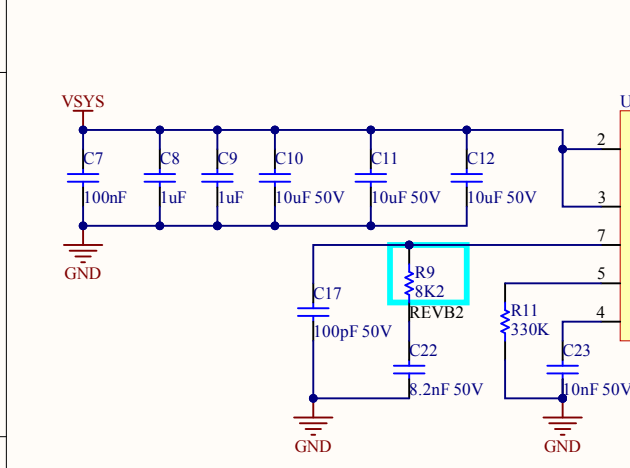

Power Tree
SE0D81B3_PowerTree.SchDoc

Title: Seco D81 Udoo RP2040		
Schematic Index		
Size: A4	Number: D81	Revision: B3
File: SE0D81B3.SchDoc	Date: 25/03/2022	
Author: RB	Verified: LM	Sheet 3 of 8

SECO S.p.A.
Via A. Grandi 20
52100 Arezzo
Italy